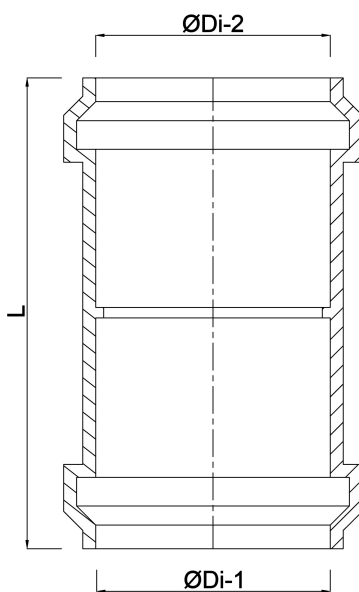

# Reducer socket PP 125 mm x 80 mm click socket grey (0380147)

# TECHNICAL SPECIFICATIONS

Colour grey

Material PP

Connection click socket

Application land drainage

Size 125 mm x 80 mm

## DIMENSIONS

L 185 mm

$\varnothing$ Di-1 125 mm

$\varnothing$ Di-2 80 mm

**Last modified date: 02/10/2025**

Bosta UK Ltd.  
Reflection House  
Olding Road  
Bury St. Edmunds  
Suffolk  
IP33 3TA  
T +44 (0) 1284 716580  
E [enquiries@bosta.co.uk](mailto:enquiries@bosta.co.uk)  
<http://www.bosta.com>