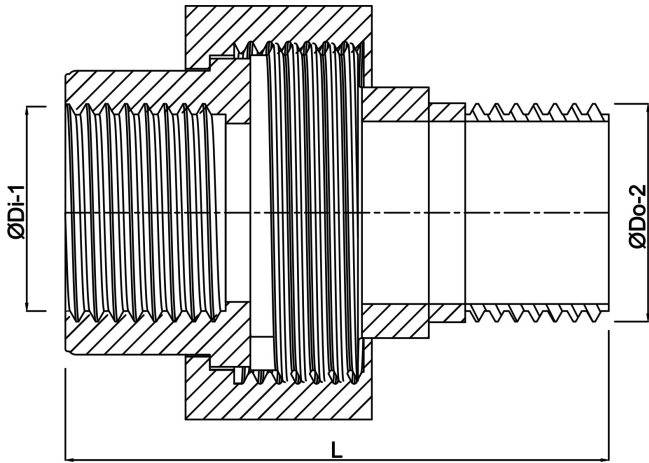

**Profec Nr. 341 Union coupler
stainless steel 316 2 1/2"
female thread x male thread
16bar type conical (0080361)**

TECHNICAL SPECIFICATIONS

Type	conical
Material	stainless steel 316
Connection	female thread x male thread
Fitting nr.	Nr. 341
Pressure	16 bar
Max. temp.	100 °C
DN	2 1/2 "
Size	2 1/2"
Length	93 mm
Outer ø	-- mm

DIMENSIONS

L	93 mm
ØDi-1	2 1/2 "
ØDo-2	2 1/2 "
K-1	105 mm
K-2	80 mm

Last modified date: 09/10/2025

Bosta UK Ltd.
Reflection House
Olding Road
Bury St. Edmunds
Suffolk
IP33 3TA
T +44 (0) 1284 716580
E enquiries@bosta.co.uk
<http://www.bosta.com>