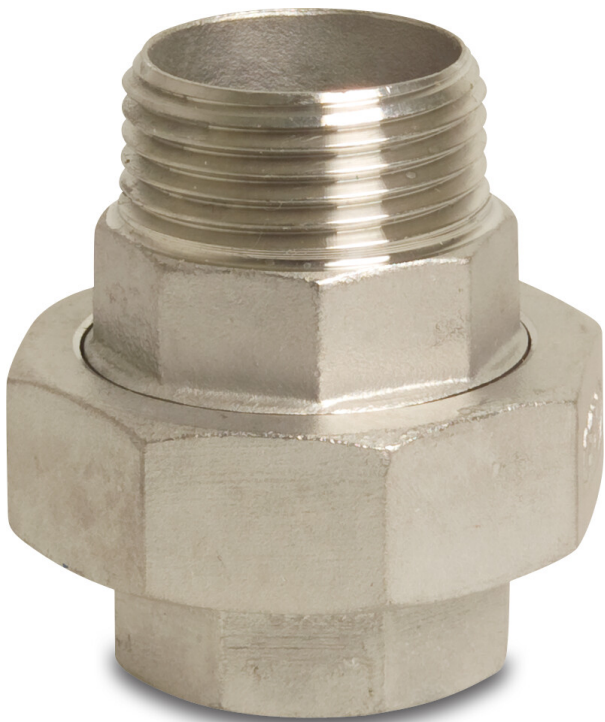

**Profec Nr. 341 Union coupler
stainless steel 316 2 1/2"
female thread x male thread
16bar type conical (0080361)**

TECHNICAL SPECIFICATIONS

Type	conical
Material	stainless steel 316
Connection	female thread x male thread
Fitting nr.	Nr. 341
Pressure	16 bar
Max. temp.	100 °C
DN	2 1/2 "
Size	2 1/2"
Length	93 mm
Outer ø	-- mm

DIMENSIONS

L	93 mm
ØDi-1	2 1/2 "
ØDo-2	2 1/2 "
K-1	105 mm
K-2	80 mm

Last modified date: 09/10/2025

Bosta UK Ltd.
Reflection House
Olding Road
Bury St. Edmunds
Suffolk
IP33 3TA
T +44 (0) 1284 716580
E enquiries@bosta.co.uk
<http://www.bosta.com>