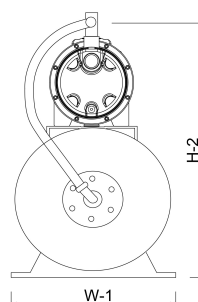

Pressure 8 bar

Type JXF 86 N

Material impeller 1 noryl

Max. head 44 m

Size 1"

Power 0.59 kW

Height 550 mm

Ampere 3,3 A

Max flow rate 3 m³/h

DIMENSIONS

H-1 420 mm

H-2 550 mm

L 560 mm

Length 560 mm

W-1 260 mm

Width 260 mm

PRODUCT INFORMATION

Complete with 24 ltr. horizontal tank, pressure gauge and pressure switch. Pump will be supplied with cable and DIN plug. UK / DIN plug included for UK deliveries

Last modified date: 24/05/2026