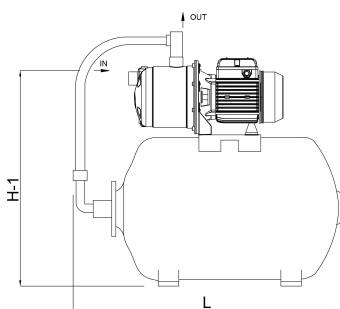

Pressure 8 bar

Type JXF 86 N

Material impeller 1 noryl

Max. head 44 m

Size 1"

Power 0.59 kW

Height 550 mm

Ampere 3,3 A

Max flow rate 3 m³/h

DIMENSIONS

H-1 420 mm

H-2 550 mm

L 560 mm

Length 560 mm

W-1 260 mm

Width 260 mm

PRODUCT INFORMATION

Complete with 24 ltr. horizontal tank, pressure gauge and pressure switch. Pump will be supplied with cable and DIN plug. UK / DIN plug included for UK deliveries

Last modified date: 24/05/2026