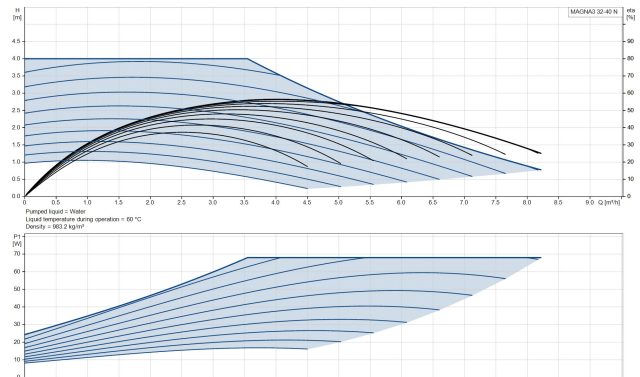

Size

2"

Ampere

0.61 A

Last modified date: 27/05/2026

Bosta UK Ltd.
Reflection House
Olding Road
Bury St. Edmunds
Suffolk
IP33 3TA
T +44 (0) 1284 716580
E enquiries@bosta.co.uk
<http://www.bosta.com>