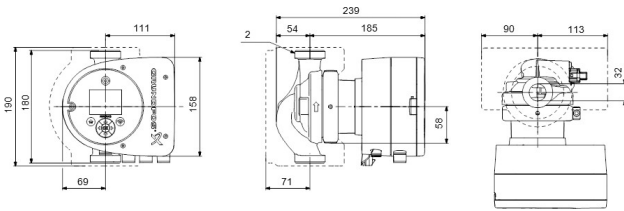

Size

2"

Ampere

0.61 A

Last modified date: 27/05/2026

Bosta UK Ltd.
Reflection House
Olding Road
Bury St. Edmunds
Suffolk
IP33 3TA
T +44 (0) 1284 716580
E enquiries@bosta.co.uk
<http://www.bosta.com>