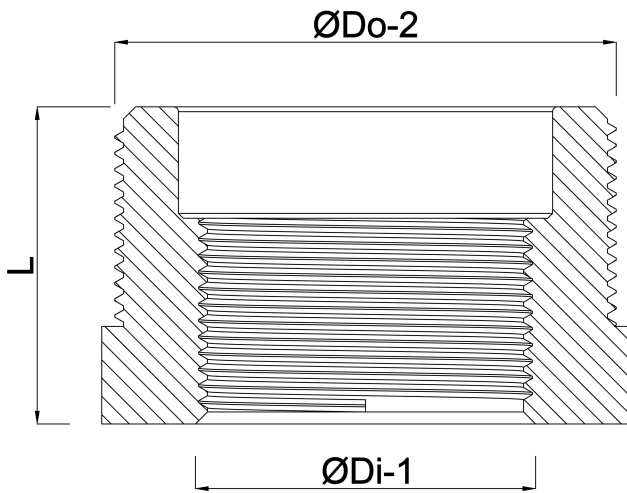

**Profec Nr. 241 Reducer bush
brass 1 1/4" x 1/2" male thread
x female thread 30bar
(0708869)**

TECHNICAL SPECIFICATIONS

Material	brass
Connection	male thread x female thread
Fitting nr.	Nr. 241
Size	1 1/4" x 1/2"
Max. temperature	120 °C
Pressure	30 bar
Max. temp.	120 °C

DIMENSIONS

F-1	13 mm
F-2	18.5 mm
K-1	45 mm
L	27.5 mm
ØDi-1	1/2 "
ØDo-2	1 1/4 "

Last modified date: 24/05/2026

Bosta UK Ltd.
Reflection House
Olding Road
Bury St. Edmunds
Suffolk
IP33 3TA
T +44 (0) 1284 716580
E enquiries@bosta.co.uk
<http://www.bosta.com>