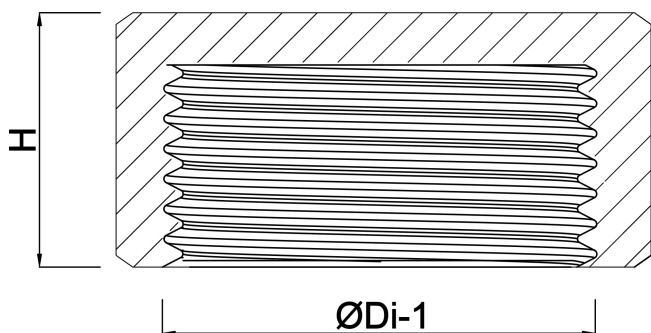

**Profec Nr. 300 Cap stainless
steel 316 1/4" female thread
16bar type hexagon (0080701)**

TECHNICAL SPECIFICATIONS

Material stainless steel 316

Connection female thread

Fitting nr. Nr. 300

Pressure 16 bar

Max. temp. 100 °C

Type hexagon

Size 1/4"

DIMENSIONS

H 15.1 mm

K-1 15.2 mm

ØDi-1 1/4 "

Last modified date: 13/03/2026