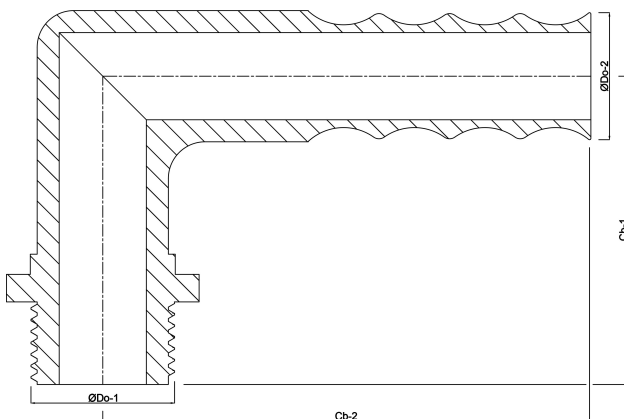

**Profec Hose tail elbow 90°
brass 1/4" x 12 mm male thread
x hose tail (0708941)**

TECHNICAL SPECIFICATIONS

Material	brass
Connection	male thread x hose tail
Max. temp.	120 °C
Size	1/4" x 12 mm

DIMENSIONS

Cb-1	25 mm
Cb-2	40 mm
ØDo-1	1/4 "
ØDo-2	12 mm
β	90 °

Last modified date: 24/05/2026

Bosta UK Ltd.
Reflection House
Olding Road
Bury St. Edmunds
Suffolk
IP33 3TA
T +44 (0) 1284 716580
E enquiries@bosta.co.uk
<http://www.bosta.com>