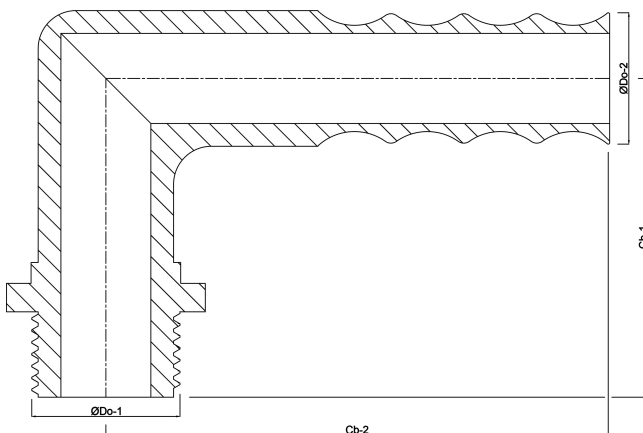

**Profec Hose tail elbow 90°
brass 1/4" x 12 mm male thread
x hose tail (0708941)**

TECHNICAL SPECIFICATIONS

Material	brass
Connection	male thread x hose tail
Max. temp.	120 °C
Size	1/4" x 12 mm

DIMENSIONS

Cb-1	25 mm
Cb-2	40 mm
ØDo-1	1/4 "
ØDo-2	12 mm
β	90 °

Last modified date: 13/03/2026

Bosta UK Ltd.
Reflection House
Olding Road
Bury St. Edmunds
Suffolk
IP33 3TA
T +44 (0) 1284 716580
E enquiries@bosta.co.uk
<http://www.bosta.com>