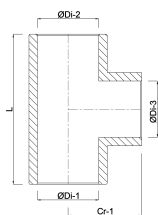

T-piece 90° PVC-U 20 mm glue socket 16bar grey (0160252)

TECHNICAL SPECIFICATIONS

Colour	grey
Material	PVC-U
Connection	glue socket
Size	20 mm
Pressure	16 bar

DIMENSIONS

Cr-1	27 mm
L	54 mm
Mold	injection moulded
ØDi-1	20 mm
ØDi-2	20 mm
ØDi-3	20 mm
β	90 °