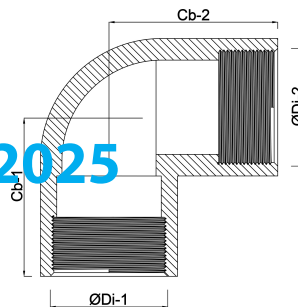

**Profec Elbow 90° PVC-U 2"
female thread 10bar grey
(0110155)**

TECHNICAL SPECIFICATIONS

Colour	grey
Material	PVC-U
Connection	female thread
Pressure	10 bar
Size	2"

DIMENSIONS

ØDi-1	2"
ØDi-2	2"
F-1	25 mm
Cb-1	60 mm
Cb-2	60 mm
β	90°