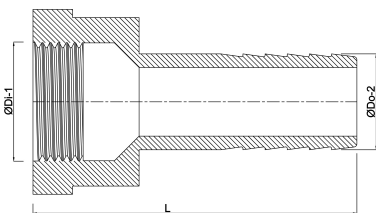

**Profec Hose tail 2/3 union  
adaptor PVC-U 3/4" x 20 mm  
female threaded nut x hose tail  
10bar grey (0100496)**

# TECHNICAL SPECIFICATIONS

Colour	grey
Material	PVC-U
Material seal	EPDM
Connection	female threaded nut x hose tail
Pressure	10 bar
Size	3/4" x 20 mm

## DIMENSIONS

F-1	10 mm
L	38 mm
L	49 mm
Lq-2	38 mm
ØDi-1	3/4 "
ØDo-2	20 mm

**Last modified date: 13/03/2026**

Bosta UK Ltd.  
Reflection House  
Olding Road  
Bury St. Edmunds  
Suffolk  
IP33 3TA  
T +44 (0) 1284 716580  
E [enquiries@bosta.co.uk](mailto:enquiries@bosta.co.uk)  
<http://www.bosta.com>