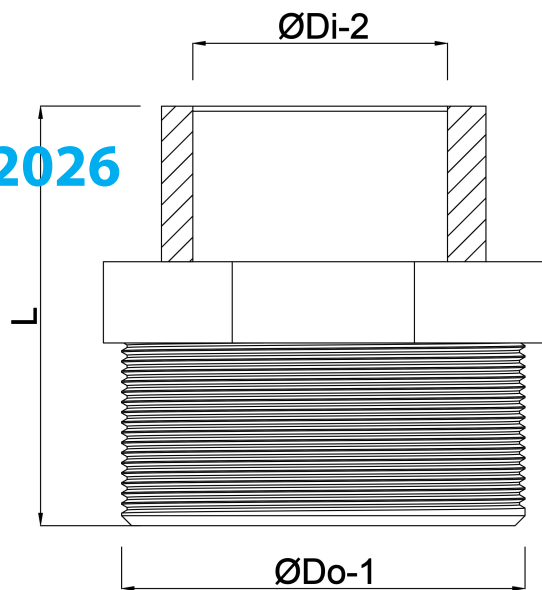

**Profec Reducer nipple PVC-U 1  
1/4" x 1" male thread x female  
thread 10bar grey (0100201)**

# TECHNICAL SPECIFICATIONS

Colour	grey
Material	PVC-U
Connection	male thread x female thread
Pressure	10 bar
Size	1 1/4" x 1"

## DIMENSIONS

L	50 mm
ØDi-2	1 "
ØDo-1	1 1/4 "

**Last modified date: 13/03/2026**

Bosta UK Ltd.  
Reflection House  
Olding Road  
Bury St. Edmunds  
Suffolk  
IP33 3TA  
T +44 (0) 1284 716580  
E [enquiries@bosta.co.uk](mailto:enquiries@bosta.co.uk)