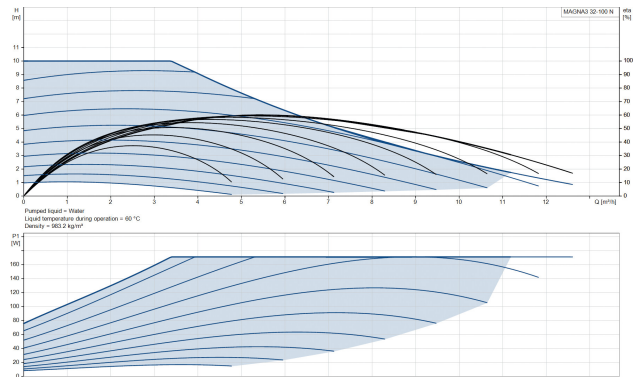

Size

2"

Ampere

1.47 A

Last modified date: 27/05/2026

Bosta UK Ltd.
Reflection House
Olding Road
Bury St. Edmunds
Suffolk
IP33 3TA
T +44 (0) 1284 716580
E enquiries@bosta.co.uk
<http://www.bosta.com>