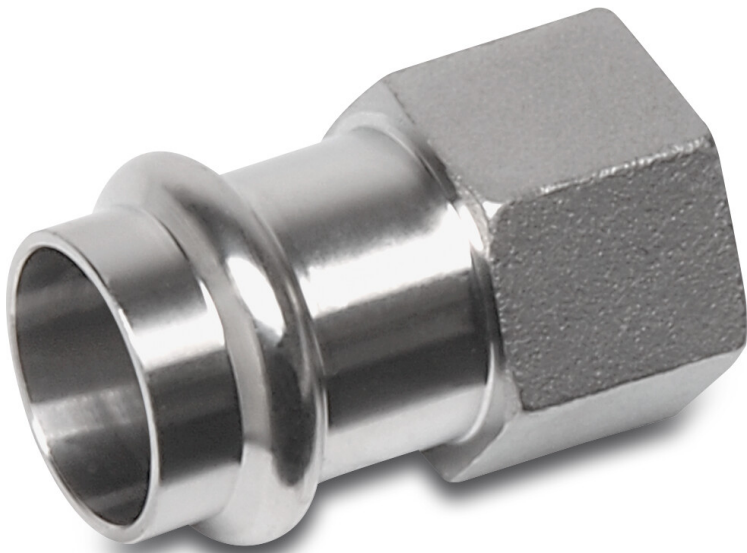

**Bonfix Adaptor socket
stainless steel 316L 3/4" x 28
mm female thread x press
KIWA (0085031)**

bonfix[®]
the fitting factory

TECHNICAL SPECIFICATIONS

Material	stainless steel 316L
----------	----------------------

Approval	KIWA
----------	------

Connection	female thread x press
------------	-----------------------

Size	3/4" x 28 mm
------	--------------

Last modified date: 22/05/2026

Bosta UK Ltd.
Reflection House
Olding Road
Bury St. Edmunds
Suffolk
IP33 3TA
T +44 (0) 1284 716580
E enquiries@bosta.co.uk
<http://www.bosta.com>