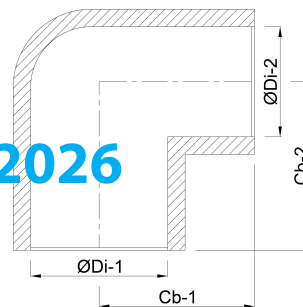

**VDL Elbow 90° PVC-U 16 mm
glue socket 16bar grey KIWA
(7002575)**

V-L Van de Lande

TECHNICAL SPECIFICATIONS

Colour	grey
Material	PVC-U
Approval	KIWA
Connection	glue socket
Pressure	16 bar
Size	16 mm

DIMENSIONS

Cb-1	24 mm
Cb-2	24 mm
ØDi-1	16 mm
ØDi-2	16 mm
β	90 °

Last modified date: 14/03/2026

Bosta UK Ltd.
Reflection House
Olding Road
Bury St. Edmunds
Suffolk
IP33 3TA
T +44 (0) 1284 716580
E enquiries@bosta.co.uk
<http://www.bosta.com>