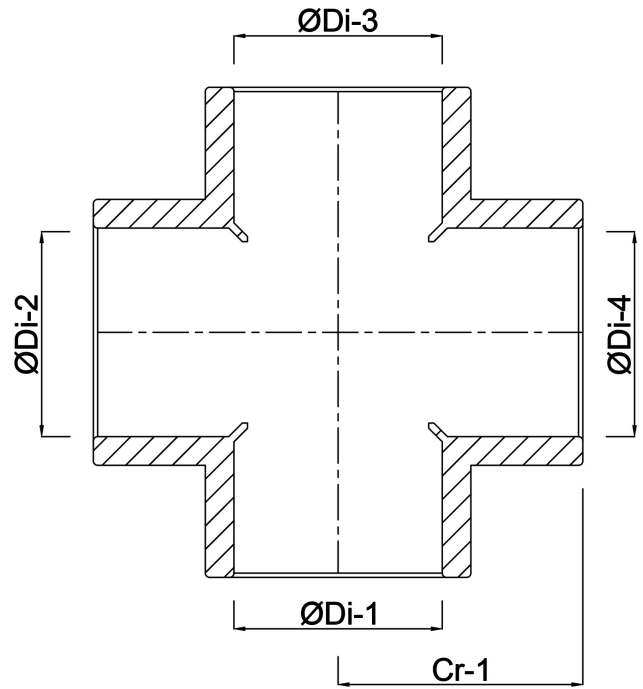

Last modified date: 22/05/2026

Bosta UK Ltd.
Reflection House
Olding Road
Bury St. Edmunds
Suffolk
IP33 3TA
T +44 (0) 1284 716580
E enquiries@bosta.co.uk
<http://www.bosta.com>