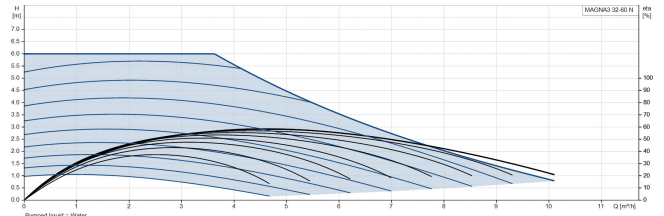

MWC

6

Ampere

0.91 A

Last modified date: 11/03/2026

Bosta UK Ltd.
Reflection House
Olding Road
Bury St. Edmunds
Suffolk
IP33 3TA
T +44 (0) 1284 716580
E enquiries@bosta.co.uk
<http://www.bosta.com>