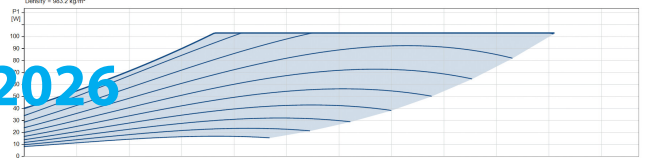

MWC

6

Ampere

0.91 A

Last modified date: 11/03/2026

Bosta UK Ltd.
Reflection House
Olding Road
Bury St. Edmunds
Suffolk
IP33 3TA
T +44 (0) 1284 716580
E enquiries@bosta.co.uk
<http://www.bosta.com>