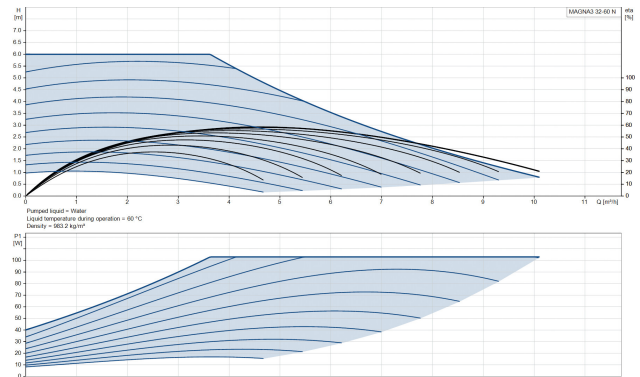

Size

2"

Ampere

0.91 A

Last modified date: 27/05/2026

Bosta UK Ltd.
Reflection House
Olding Road
Bury St. Edmunds
Suffolk
IP33 3TA
T +44 (0) 1284 716580
E enquiries@bosta.co.uk
<http://www.bosta.com>