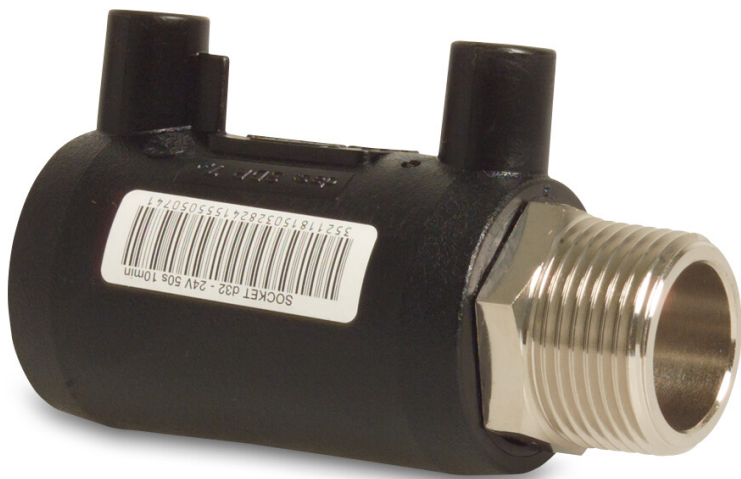

**Profec Adaptor bush
PE100/brass nickel plated 25
mm x 3/4" electrofusion socket
x male thread SDR7,4 24VAC
16bar 16bar black DVGW
(0302280)**

TECHNICAL SPECIFICATIONS

Colour	black
Material	PE100/brass
Approval	DVGW
Connection	electrofusion socket x male thread
Voltage	24VAC
Class	SDR7,4
Pressure, gas	16 bar
Pressure, water	16 bar
Size	25 mm x 3/4"
Length	97 mm
Outer ø	38 mm
Spanner	27

PRODUCT INFORMATION

Transition fitting suitable for the connection of PE pipes and fittings with threaded fittings or valves. Complete with 4 mm electrical connector, welding indicator and barcode reader.