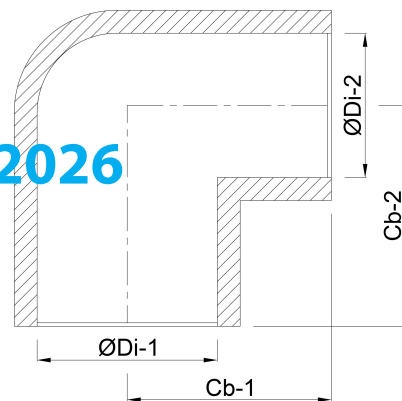

TECHNICAL SPECIFICATIONS

Colour	grey
Material	PVC-U
Connection	glue socket
Size	125 mm
Pressure	16 bar

DIMENSIONS

Cb-1	135 mm
Cb-2	135 mm
ØDi-1	125 mm
ØDi-2	125 mm
β	90 °

Last modified date: 13/03/2026

Bosta UK Ltd.
Reflection House
Olding Road