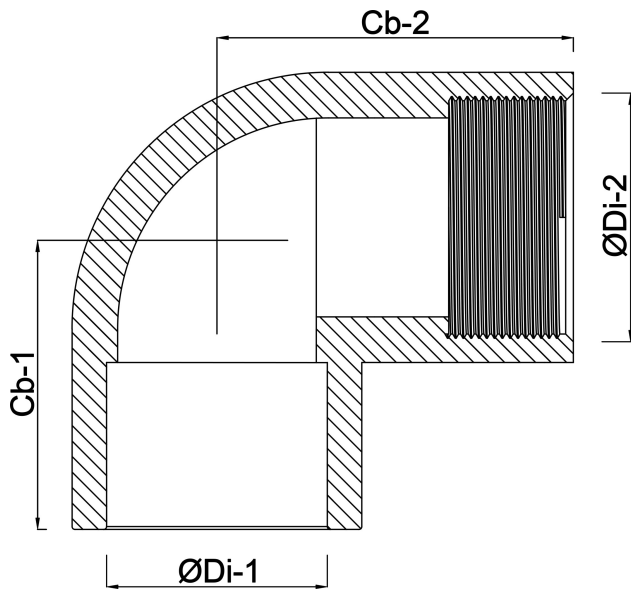

**VDL Adaptor elbow 90° PVC-U
110 mm x 4" glue socket x
female thread 10bar grey with
stainless steel ring type
reinforced (7002639)**

V-L Van de Lande

TECHNICAL SPECIFICATIONS

Colour	grey
Type	reinforced
Material	PVC-U
Feature	with stainless steel ring
Connection	glue socket x female thread
Size	110 mm x 4"
Pressure	10 bar

DIMENSIONS

Cb-1	117 mm
Cb-2	117 mm
ØDi-1	110 mm
ØDi-2	4"

Last modified date: 24/05/2026

Bosta UK Ltd.
Reflection House
Olding Road
Bury St. Edmunds
Suffolk
IP33 3TA
T +44 (0) 1284 716580
E enquiries@bosta.co.uk
<http://www.bosta.com>