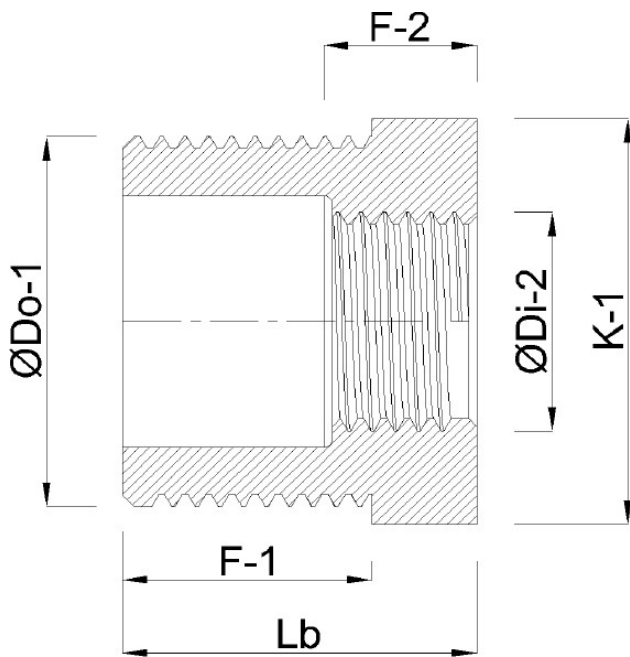

**Profec Nr. 241 Reducer bush  
stainless steel 316 4" x 3" male  
thread x female thread 16bar  
(0080370)**

# TECHNICAL SPECIFICATIONS

Material	stainless steel 316
Connection	male thread x female thread
Fitting nr.	Nr. 241
Pressure	16 bar
Max. temp.	100 °C
Size	4" x 3"

## DIMENSIONS

F-1	36 mm
F-2	13 mm
K-1	44 mm
Lb	44 mm
ØDi-2	3 "
ØDo-1	4 "

**Last modified date: 22/06/2026**

Bosta UK Ltd.  
Reflection House  
Olding Road  
Bury St. Edmunds  
Suffolk  
IP33 3TA  
T +44 (0) 1284 716580  
E [enquiries@bosta.co.uk](mailto:enquiries@bosta.co.uk)  
<http://www.bosta.com>