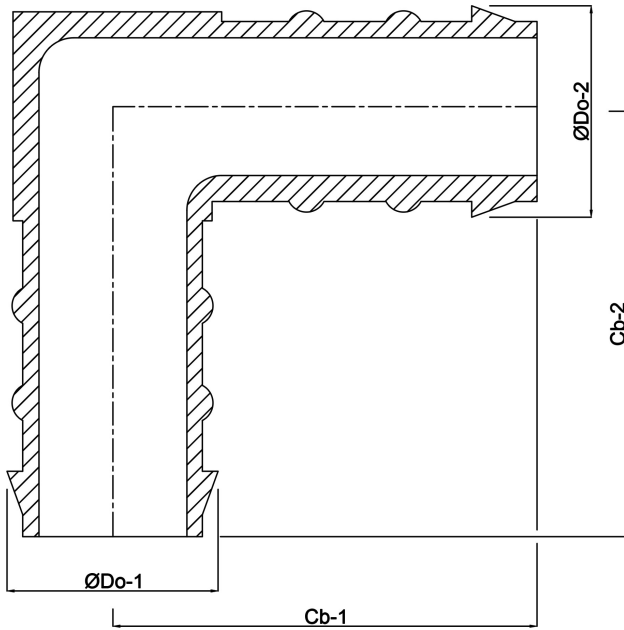

**Hose tail elbow 90° nylon 12
mm hose tail 10bar white
(0440291)**

TECHNICAL SPECIFICATIONS

Colour white

Material POM

Connection hose tail

Temperature range 0°C - 80°C

Pressure 10 bar

Size 12 mm

DIMENSIONS

Cb-1 20.95 mm

Cb-2 20.95 mm

ØDo-1 12 mm

ØDo-2 12 mm

β 90°

Last modified date: 05/06/2026

Bosta UK Ltd.
Reflection House
Olding Road
Bury St. Edmunds
Suffolk
IP33 3TA
T +44 (0) 1284 716580
E enquiries@bosta.co.uk
<http://www.bosta.com>