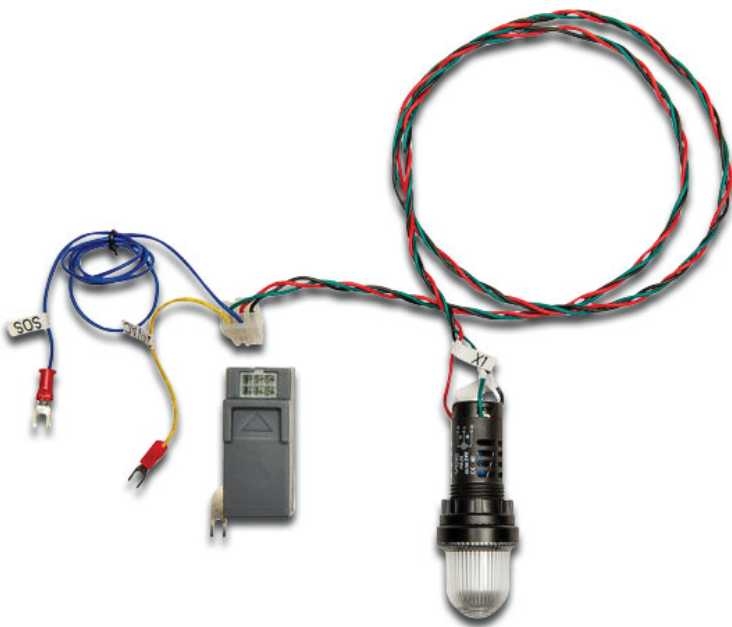

# Hunter LED Kit type A2C (7032908)

**Hunter®**