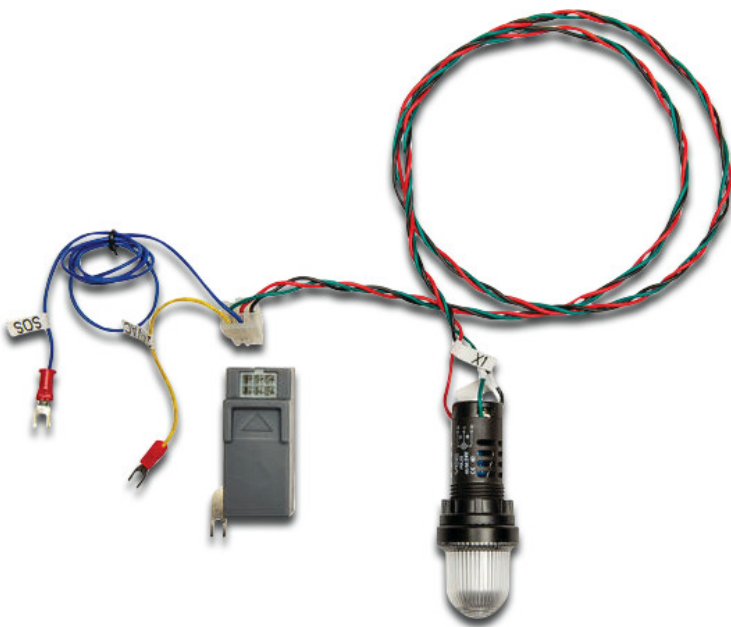

Hunter LED Kit type A2C (7032908)

Hunter®

TECHNICAL SPECIFICATIONS

Type

A2C

Last modified date: 10/03/2026

Bosta UK Ltd.
Reflection House
Olding Road
Bury St. Edmunds
Suffolk
IP33 3TA
T +44 (0) 1284 716580
E enquiries@bosta.co.uk
<http://www.bosta.com>