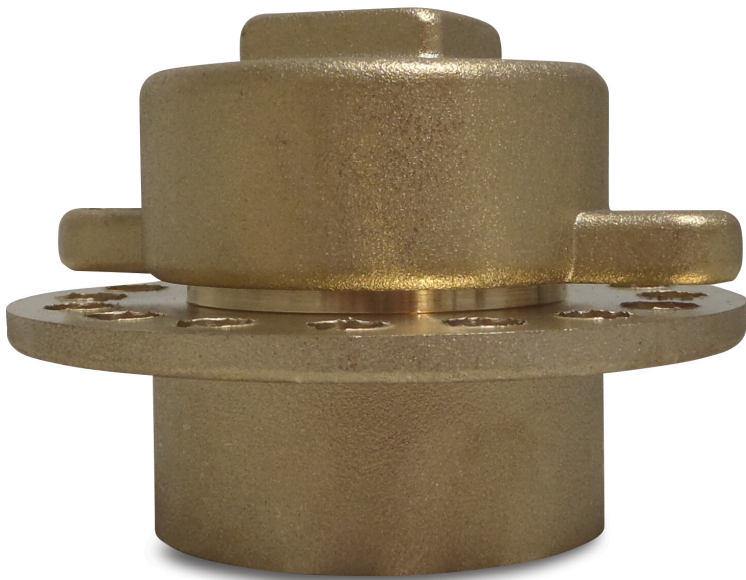

Profec Loading combination brass 2 1/2" female thread (7003626)

TECHNICAL SPECIFICATIONS

Material	brass
Connection	female thread
Size	2 1/2"

Last modified date: 24/05/2026

Bosta UK Ltd.
Reflection House
Olding Road
Bury St. Edmunds
Suffolk
IP33 3TA
T +44 (0) 1284 716580
E enquiries@bosta.co.uk
<http://www.bosta.com>