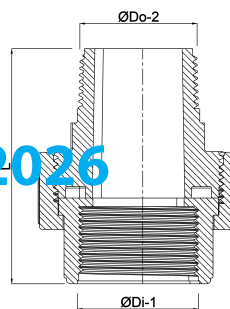

**Profec Union coupler PVC-U
3/4" female thread x male
thread 10bar grey (0100101)**

TECHNICAL SPECIFICATIONS

| | |
|------------|-----------------------------|
| Colour | grey |
| Material | PVC-U |
| Connection | female thread x male thread |
| Pressure | 10 bar |
| Size | 3/4" |

DIMENSIONS

| | |
|-------|-------|
| Do-n | 51 mm |
| Hi-1 | 23 mm |
| L | 66 mm |
| Lb | 43 mm |
| ØDi-1 | 3/4 " |
| ØDo-2 | 3/4 " |

Last modified date: 13/03/2026

Bosta UK Ltd.
Reflection House
Olding Road
Bury St. Edmunds
Suffolk
IP33 3TA
T +44 (0) 1284 716580
E enquiries@bosta.co.uk
<http://www.bosta.com>