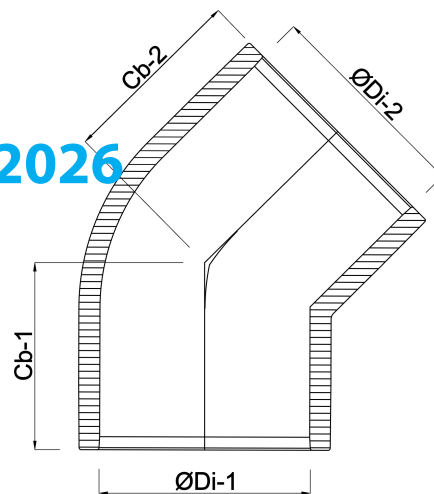

TECHNICAL SPECIFICATIONS

Colour	grey
Material	PVC-U
Connection	glue socket
Size	32 mm
Pressure	16 bar

DIMENSIONS

Cb-1	208 mm
Cb-2	208 mm
ØDi-1	32 mm
ØDi-2	32 mm

Last modified date: 13/03/2026

Bosta UK Ltd.
Reflection House
Olding Road
Bury St. Edmunds
Suffolk