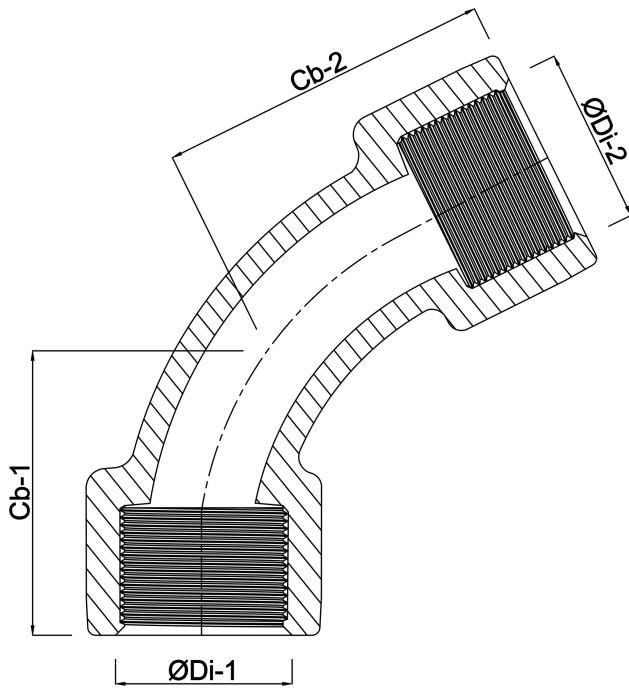

**Profec Nr. 41 Bend 45° cast iron
galvanised 2 1/2" female
thread 25bar DVGW (1004109)**

TECHNICAL SPECIFICATIONS

Material	cast iron
Surface treatment	galvanised
Approval	DVGW
Connection	female thread
Fitting nr.	Nr. 41
Temperature range	-20°C - 120°C
Pressure	25 bar
Size	2 1/2"

DIMENSIONS

Cb-1	99 mm
Cb-2	86 mm
ØDi-1	2 1/2 "
ØDi-2	2 1/2 "
β	45 °

Last modified date: 24/05/2026

Bosta UK Ltd.
Reflection House
Olding Road
Bury St. Edmunds
Suffolk
IP33 3TA
T +44 (0) 1284 716580
E enquiries@bosta.co.uk
<http://www.bosta.com>