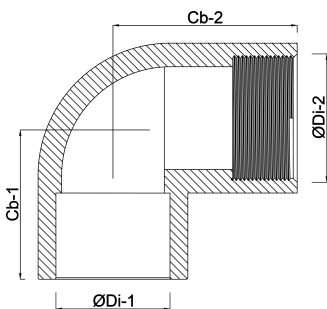

**VDL Adaptor elbow 90° PVC-U  
25 mm x 3/4" glue socket x  
female thread 16bar grey with  
stainless steel ring type  
reinforced (7002633)**

**V-L Van de Lande**

# TECHNICAL SPECIFICATIONS

Colour	grey
Type	reinforced
Material	PVC-U
Feature	with stainless steel ring
Connection	glue socket x female thread
Size	25 mm x 3/4"
Pressure	16 bar

## DIMENSIONS

Cb-1	32.5 mm
Cb-2	32.5 mm
ØDi-1	25 mm
ØDi-2	3/4 "

**Last modified date: 14/03/2026**

Bosta UK Ltd.  
Reflection House  
Olding Road  
Bury St. Edmunds  
Suffolk  
IP33 3TA  
T +44 (0) 1284 716580  
E [enquiries@bosta.co.uk](mailto:enquiries@bosta.co.uk)  
<http://www.bosta.com>