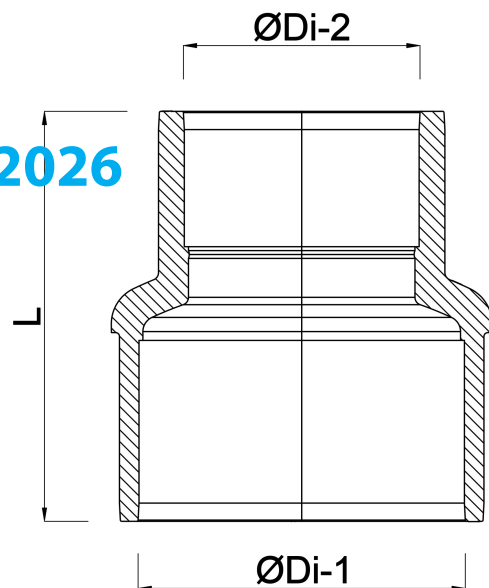

**Profec Reducer socket PVC-U
125 mm x 110 mm glue socket
16bar grey (0110678)**

TECHNICAL SPECIFICATIONS

Colour grey

Material PVC-U

Connection glue socket

Pressure 16 bar

Size 125 mm x 110 mm

DIMENSIONS

L 154 mm

ØDi-1 125 mm

ØDi-2 110 mm

Last modified date: 13/03/2026

Bosta UK Ltd.
Reflection House
Olding Road
Bury St. Edmunds
Suffolk
IP33 3TA
T +44 (0) 1284 716580
E enquiries@bosta.co.uk

<http://www.bosta.com>