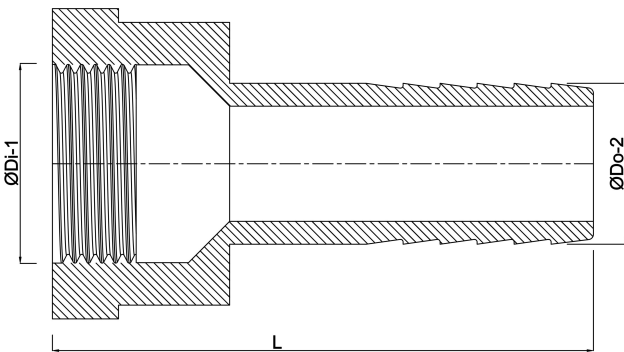

**Profec Barbed adaptor
stainless steel 316 1" x 25 mm
female thread x hose tail 10bar
(7043866)**

TECHNICAL SPECIFICATIONS

Material stainless steel 316

Connection female thread x hose tail

Pressure 10 bar

Size 1" x 25 mm

Spanner 38

DIMENSIONS

L 66 mm

\O Di-1 1"

\O Do-2 25 mm

Last modified date: 27/05/2026

Bosta UK Ltd.
Reflection House
Olding Road
Bury St. Edmunds
Suffolk
IP33 3TA
T +44 (0) 1284 716580
E enquiries@bosta.co.uk
<http://www.bosta.com>