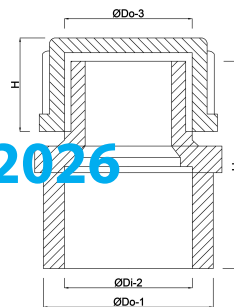

**VDL End set PVC-U 20 mm x
1/2" glue socket 10bar grey
(0110569)**

VL Van de Lande

TECHNICAL SPECIFICATIONS

Material	PVC-U
Connection	glue socket
Pressure	10 bar
Colour	grey
Size	20 mm x 1/2"

DIMENSIONS

H	32 mm
Lb	40 mm
T	8 mm
ØDi-2	20 mm
ØDo-1	27.8 mm
ØDo-3	1/2 "