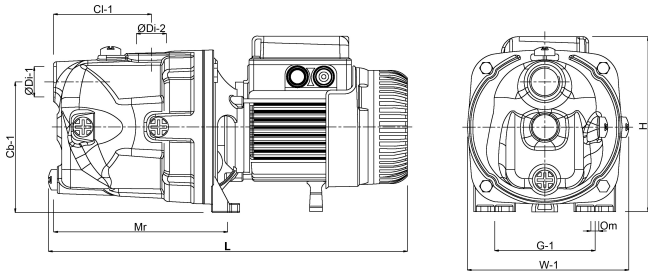

**DAB Jet pump cast iron 1"
female thread 8bar 3,8A
230VAC green self priming
type Gardenjet 82 M (7033378)**

TECHNICAL SPECIFICATIONS

Colour green

Material cast iron

Pump body cast iron

Material impeller 1 technopolymer

BEP Head 54

Type Gardenjet 82 M

Max. head 47 m

Size 1"

Power	0.6 kW
-------	--------

Ampere	3,8 A
--------	-------

Max flow rate	3.6 m ³ /h
---------------	-----------------------

DIMENSIONS

Cb-1	144 mm
------	--------

Cl-1	127 mm
------	--------

G-1	111 mm
-----	--------

H	268 mm
---	--------

H	268 mm
---	--------

L	410 mm
---	--------

L	410 mm
---	--------

Mr	192 mm
----	--------

O	9 mm
---	------

W	178 mm
---	--------

W-1	178 mm
-----	--------

ØDi-1	1 "
-------	-----

ØDi-2	1 "
-------	-----

PRODUCT INFORMATION

Pump will be supplied with cable and DIN plug.

Last modified date: 08/05/2026