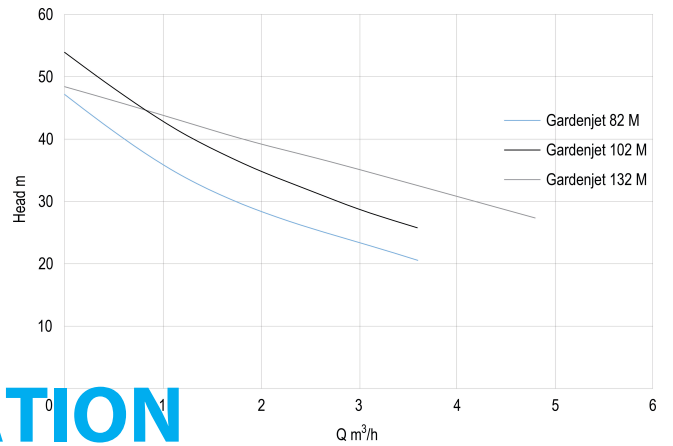

BEP Head 54

Type Gardenjet 82 M

Max. head 47 m

Size 1"

Power	0.6 kW
-------	--------

Ampere	3,8 A
--------	-------

Max flow rate	3.6 m ³ /h
---------------	-----------------------

DIMENSIONS

Cb-1	144 mm
------	--------

Cl-1	127 mm
------	--------

G-1	111 mm
-----	--------

H	268 mm
---	--------

H	268 mm
---	--------

L	410 mm
---	--------

L	410 mm
---	--------

Mr	192 mm
----	--------

O	9 mm
---	------

W	178 mm
---	--------

W-1	178 mm
-----	--------

ØDi-1	1 "
-------	-----

ØDi-2	1 "
-------	-----

PRODUCT INFORMATION

Pump will be supplied with cable and DIN plug.

Last modified date: 08/05/2026