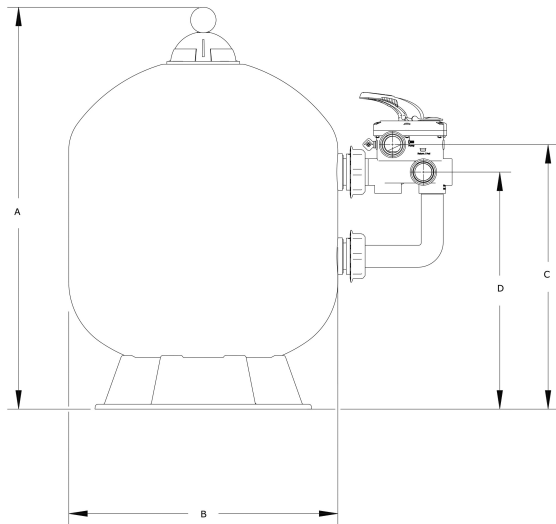

Norsup Sand filter PP 1 1/2" female thread 3,75bar grey type S450 (7024551)

NORSUP

TECHNICAL SPECIFICATIONS

Colour	grey
Material	PP
Connection	female thread
Pressure	3,75 bar
Max. temp.	40 °C
Type	S450
Capacity	6 m ³ /h
Size	1 1/2"
Diameter	450 mm
Weight	9 kg
Sand	75 kg
Filter area	0.16 m ²
Max. pool vol.	30 m ³

DIMENSIONS

A	645 mm
B	18 "

B 18 " inch

B 450 mm

C 356 mm

D 206 mm

PRODUCT INFORMATION

- High quality PP filter tank
- Extremely high maximum working pressure up to 3,75 bar
- Praher 6-way valve included
- 10 years tank warranty + 5 years valve warranty