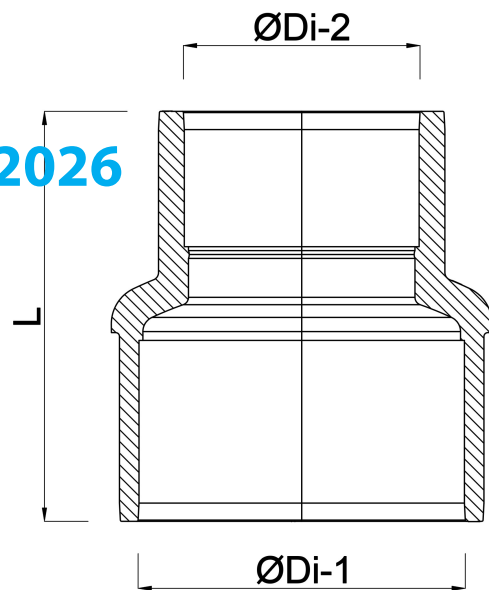

**Profec Reducer socket PVC-U
200 mm x 160 mm glue socket
16bar grey (0110686)**

TECHNICAL SPECIFICATIONS

Colour grey

Material PVC-U

Connection glue socket

Pressure 16 bar

Size 200 mm x 160 mm

DIMENSIONS

L 225 mm

ØDi-1 200 mm

ØDi-2 160 mm

Last modified date: 13/03/2026

Bosta UK Ltd.
Reflection House
Olding Road
Bury St. Edmunds
Suffolk
IP33 3TA
T +44 (0) 1284 716580
E enquiries@bosta.co.uk

<http://www.bosta.com>