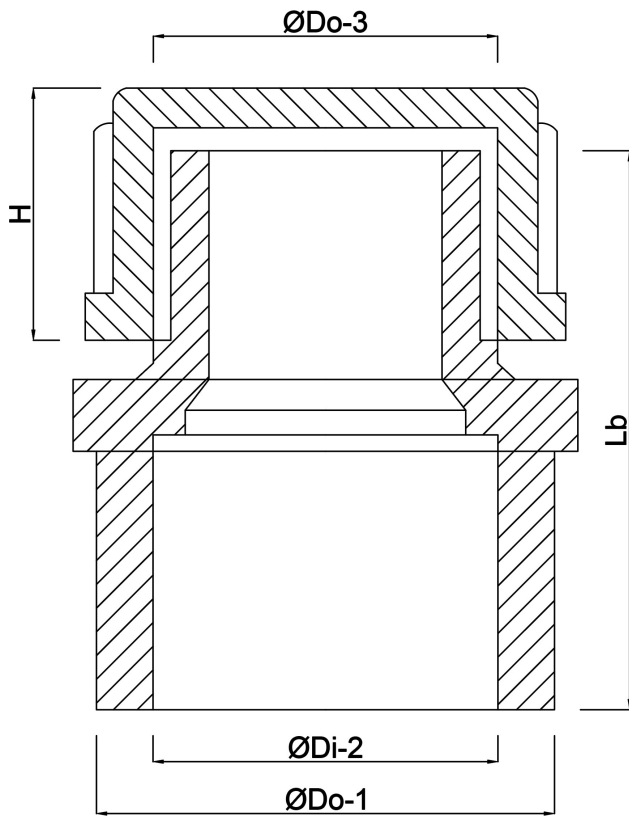

**Profec End set PVC-U 32/40
mm x 1" glue socket/glue
spigot x male thread 10bar
grey (0110571)**

TECHNICAL SPECIFICATIONS

Colour	grey
Material	PVC-U
Connection	glue socket/glue spigot x male thread
Pressure	10 bar
Size	32/40 mm x 1"

DIMENSIONS

H	19.5 mm
Lb	44 mm
ØDi-2	32 mm
ØDo-1	40 mm
ØDo-3	1 "

PRODUCT INFORMATION

With threaded cap

Last modified date: 23/05/2026

Bosta UK Ltd.
Reflection House
Olding Road
Bury St. Edmunds
Suffolk
IP33 3TA
T +44 (0) 1284 716580
E enquiries@bosta.co.uk
<http://www.bosta.com>