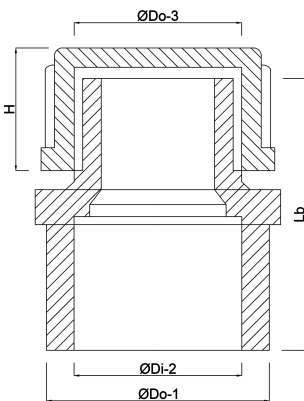

**Profec End set PVC-U 32/40
mm x 1" glue socket/glue
spigot x male thread 10bar
grey (0110571)**

TECHNICAL SPECIFICATIONS

Colour	grey
Material	PVC-U
Connection	glue socket/glue spigot x male thread
Pressure	10 bar
Size	32/40 mm x 1"

DIMENSIONS

H	19.5 mm
Lb	44 mm
ØDi-2	32 mm
ØDo-1	40 mm
ØDo-3	1 "

PRODUCT INFORMATION

With threaded cap

Last modified date: 13/03/2026

Bosta UK Ltd.
Reflection House
Olding Road
Bury St. Edmunds
Suffolk
IP33 3TA
T +44 (0) 1284 716580
E enquiries@bosta.co.uk
<http://www.bosta.com>