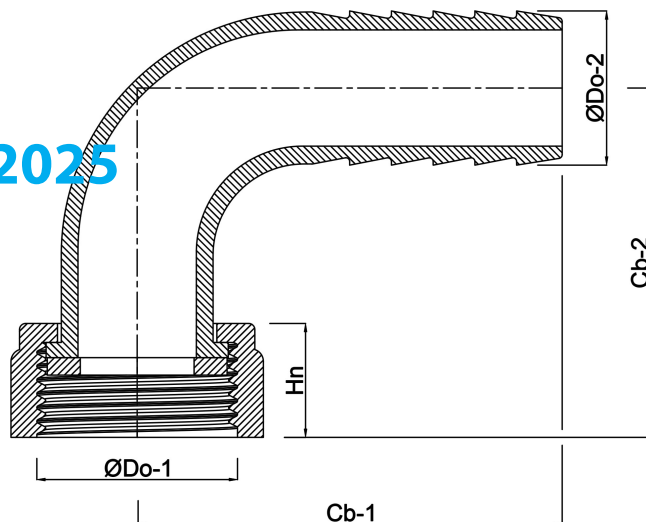

**Hose tail elbow 90° PA (nylon)
3/4" x 20 mm female threaded
nut x hose tail 16bar white
(0440528)**

TECHNICAL SPECIFICATIONS

Colour	white
Material	PA (nylon)
Material seal	EPDM
Connection	female threaded nut x hose tail
Max. temperature	80 °C
Pressure	16 bar
Max. temp.	80 °C
Size	3/4" x 20 mm

DIMENSIONS

ØDi-1	3/4 "
ØDo-2	20 mm
Cb-1	73 mm
Cb-2	56 mm
Hn	8 mm
β	90 °

Last modified date: 02/10/2025

Bosta UK Ltd.
Reflection House
Olding Road
Bury St. Edmunds
Suffolk
IP33 3TA
T +44 (0) 1284 716580
E enquiries@bosta.co.uk
<http://www.bosta.com>