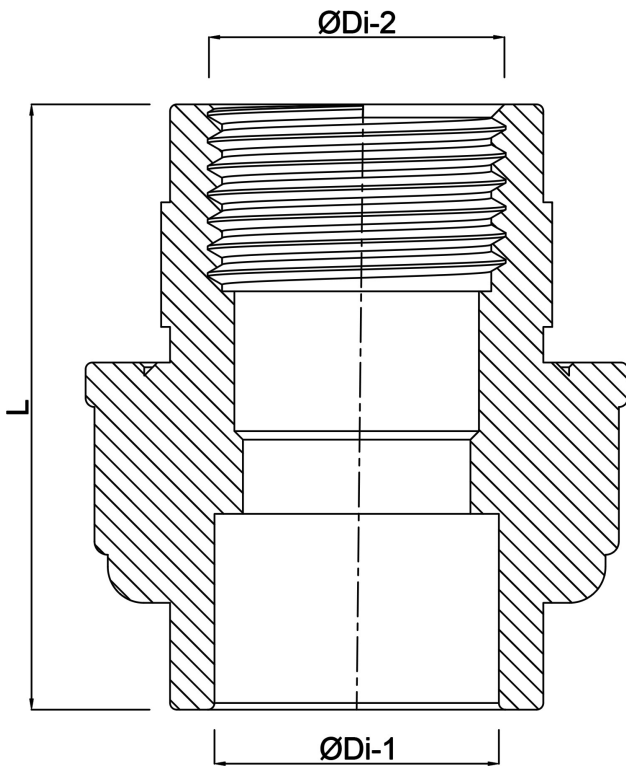

**VDL Union adaptor PVC-U 1/2"  
x 20 mm female thread x glue  
socket 10bar grey type A  
(7002854)**

**V-L Van de Lande**

# TECHNICAL SPECIFICATIONS

Colour	grey
Type	A
Material	PVC-U
Material seal	EPDM
Connection	female thread x glue socket
Size	1/2" x 20 mm
Pressure	10 bar

# DIMENSIONS

F-2	16 mm
L	57 mm
ØDi-1	20 mm
ØDi-2	1/2 "

**Last modified date: 24/05/2026**

Bosta UK Ltd.  
Reflection House  
Olding Road  
Bury St. Edmunds  
Suffolk  
IP33 3TA  
T +44 (0) 1284 716580  
E [enquiries@bosta.co.uk](mailto:enquiries@bosta.co.uk)  
<http://www.bosta.com>