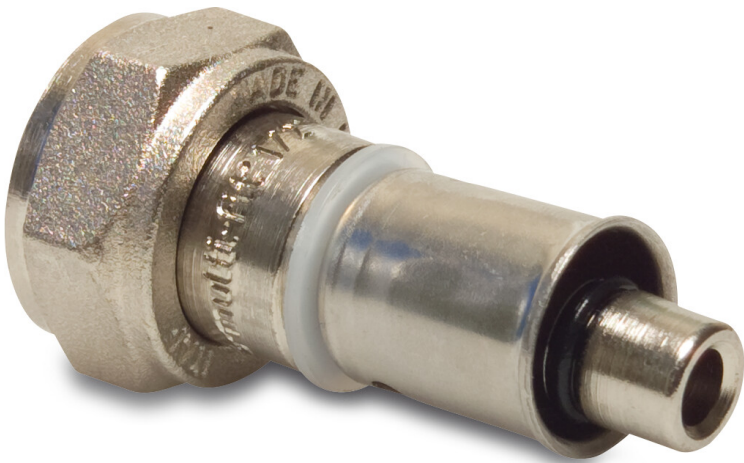

**Multi-Fit Adaptor socket brass  
nickel plated 16 mm x 1/2"  
Multi-fit x female threaded nut  
20bar KIWA (0701902)**

# TECHNICAL SPECIFICATIONS

Material	brass
Surface treatment	nickel plated
Approval	KIWA
Material seal	EPDM
Connection	Multi-fit x female threaded nut
Temperature range	-20°C - 110°C
Pressure	20 bar
Size	16 mm x 1/2"
Length	28,3 mm
Outer ø	47,5 mm
Wall thickness	2,0 mm