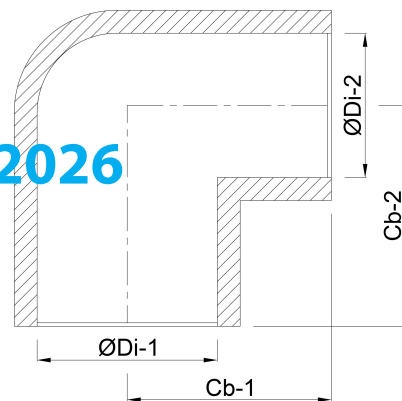

TECHNICAL SPECIFICATIONS

Colour	grey
Material	PVC-U
Connection	glue socket
Size	16 mm
Pressure	16 bar

DIMENSIONS

Cb-1	23 mm
Cb-2	23 mm
ØDi-1	16 mm
ØDi-2	16 mm
β	90 °

Last modified date: 13/03/2026

Bosta UK Ltd.
Reflection House
Olding Road