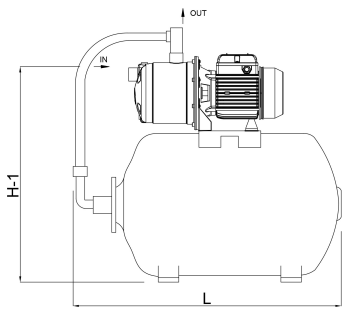

# TECHNICAL SPECIFICATIONS

Colour blue

Material cast iron

Content 24 ltr

Pump body cast iron

Material impeller 1 noryl

Tank 24ltr ltr

Connection female thread

Max. head 50,9 m

Size 1"

Power 0.74 kW

Ampere 4,7 A

Max flow rate 4.2 m<sup>3</sup>/h

Pressure 7 bar

## DIMENSIONS

H-1 420 mm

H-2 525 mm

L 560 mm

Length 560 mm

W-1 260 mm

Width 260 mm

## PRODUCT INFORMATION

Complete with 24 ltr. horizontal tank, pressure gauge and pressure switch. Ready for installation by a qualified electrician. Pump will be supplied with cable and DIN plug. UK / DIN plug included for UK deliveries