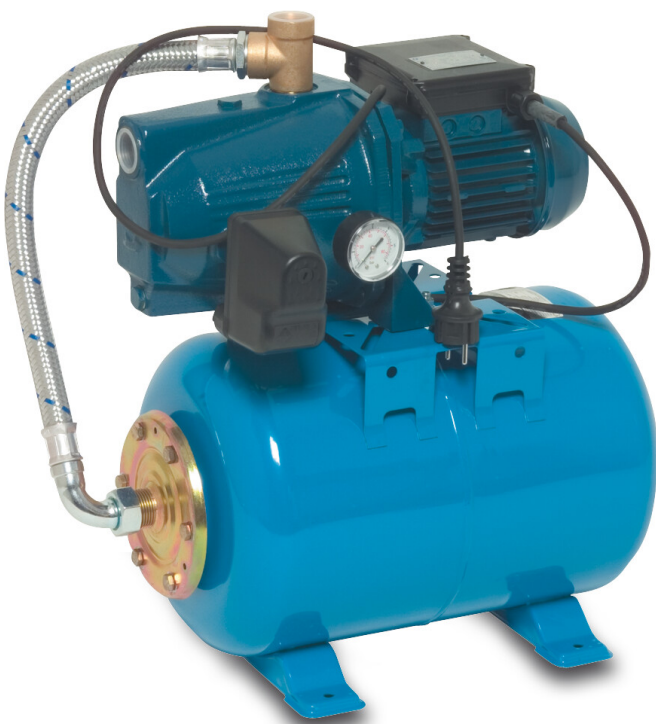

**Foras Pressure set cast iron 1"  
female thread 7bar 4,7A  
230VAC blue 24ltr type JA  
106N 60 (7034786)**

**FORAS**  
WATER PUMPS

# TECHNICAL SPECIFICATIONS

Colour blue

Material cast iron

Content 24 ltr

Pump body cast iron

Material impeller 1 noryl

Tank 24ltr ltr

Connection female thread

Max. head 50,9 m

Size 1"

Power 0.74 kW

Ampere 4,7 A

Max flow rate 4.2 m<sup>3</sup>/h

Pressure 7 bar

## PRODUCT INFORMATION

Complete with 24 ltr. horizontal tank, pressure gauge and pressure switch. Ready for installation by a qualified electrician. Pump will be supplied with cable and DIN plug. UK / DIN plug included for UK deliveries