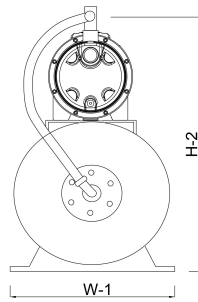

# TECHNICAL SPECIFICATIONS

Colour blue

Material cast iron

Content 24 ltr

Pump body cast iron

Material impeller 1 noryl

Tank 24ltr ltr

Connection female thread

Max. head 50,9 m

Size 1"

Power 0.74 kW

Ampere 4,7 A

Max flow rate 4.2 m<sup>3</sup>/h

Pressure 7 bar

## DIMENSIONS

H-1 420 mm

H-2 525 mm

L 560 mm

Length 560 mm

W-1 260 mm

Width 260 mm

## PRODUCT INFORMATION

Complete with 24 ltr. horizontal tank, pressure gauge and pressure switch. Ready for installation by a qualified electrician. Pump will be supplied with cable and DIN plug. UK / DIN plug included for UK deliveries