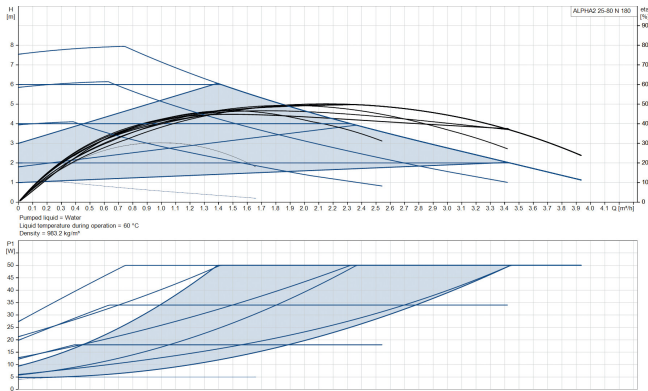

Ampere

0.44 A

Last modified date: 10/05/2026

Bosta UK Ltd.
Reflection House
Olding Road
Bury St. Edmunds
Suffolk
IP33 3TA
T +44 (0) 1284 716580
E enquiries@bosta.co.uk
<http://www.bosta.com>