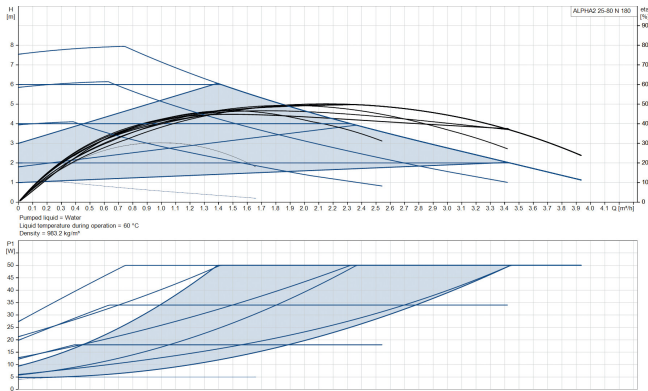

**Grundfos Variable speed
circulation pump stainless
steel 1 1/2" male thread 0.44A
230VAC black/red WRAS type
Alpha2 25-80 N (180) (7042298)**

GRUNDFOS 

TECHNICAL SPECIFICATIONS

Colour black/red

Material stainless steel

Frequency 50 Hz

Maximum ambient temperature 40 °C

Minimum ambient temperature 0 °C

Type Alpha2 25-80 N (180)

Max. head 8 m

Size 1 1/2"

Ampere

0.44 A