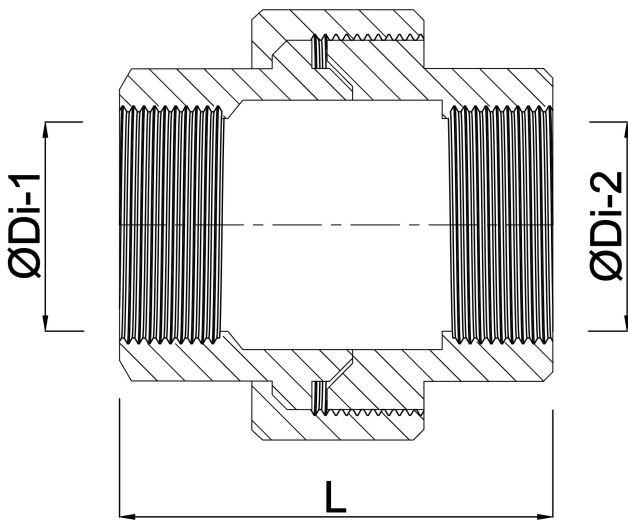

ØDi-1 1/2 "

ØDi-2 1/2 "

Last modified date: 24/05/2026

Bosta UK Ltd.
Reflection House
Olding Road
Bury St. Edmunds
Suffolk
IP33 3TA
T +44 (0) 1284 716580
E enquiries@bosta.co.uk
<http://www.bosta.com>