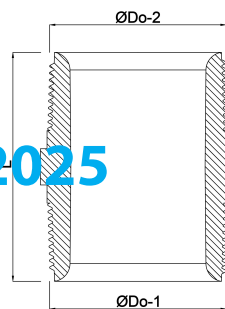

Profec Nipple hexagonal PVC-U
1 1/4" male thread 10bar grey
(0110539)

TECHNICAL SPECIFICATIONS

Colour	grey
Material	PVC-U
Connection	male thread
Pressure	10 bar
Size	1 1/4"

DIMENSIONS

L	62 mm
ØDo-1	1 1/4 "
ØDo-2	1 1/4 "
F-1	20.5 mm
F-2	20.5 mm
K-1	46 mm