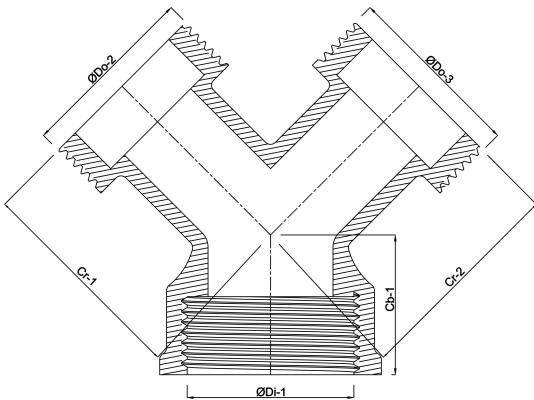

**Profec Y-piece hard chrome
plated brass 3/4" male thread x
male thread x female thread
30bar (0420528)**

TECHNICAL SPECIFICATIONS

Material	hard chrome plated brass
Connection	male thread x male thread x female thread
Max. temperature	120 °C
Pressure	30 bar
Max. temp.	120 °C
Size	3/4"

DIMENSIONS

Cb-1	25.5 mm
Cr-1	30 mm
Cr-2	30 mm
ØDi-1	3/4 "

Last modified date: 13/03/2026

Bosta UK Ltd.
Reflection House
Olding Road
Bury St. Edmunds
Suffolk
IP33 3TA
T +44 (0) 1284 716580
E enquiries@bosta.co.uk
<http://www.bosta.com>