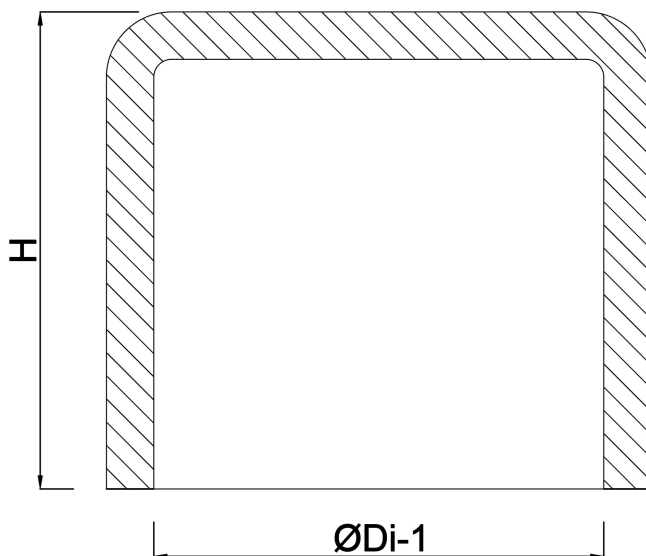

Cap PVC-U 225 mm glue socket 10bar grey (0101337)

TECHNICAL SPECIFICATIONS

Colour grey

Material PVC-U

Connection glue socket

Size 225 mm

Pressure 10 bar

DIMENSIONS

H 155 mm

ØDi-1 225 mm

Last modified date: 14/03/2026

Bosta UK Ltd.
Reflection House
Olding Road
Bury St. Edmunds
Suffolk
IP33 3TA
T +44 (0) 1284 716580
E enquiries@bosta.co.uk
<http://www.bosta.com>