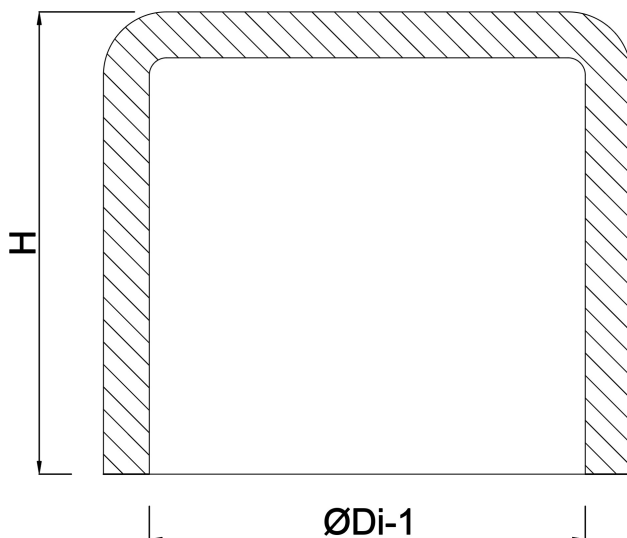

Cap PVC-U 225 mm glue socket 10bar grey (0101337)

TECHNICAL SPECIFICATIONS

Colour grey

Material PVC-U

Connection glue socket

Size 225 mm

Pressure 10 bar

DIMENSIONS

H 155 mm

ØDi-1 225 mm

Last modified date: 27/05/2026

Bosta UK Ltd.
Reflection House
Olding Road
Bury St. Edmunds
Suffolk
IP33 3TA
T +44 (0) 1284 716580
E enquiries@bosta.co.uk
<http://www.bosta.com>