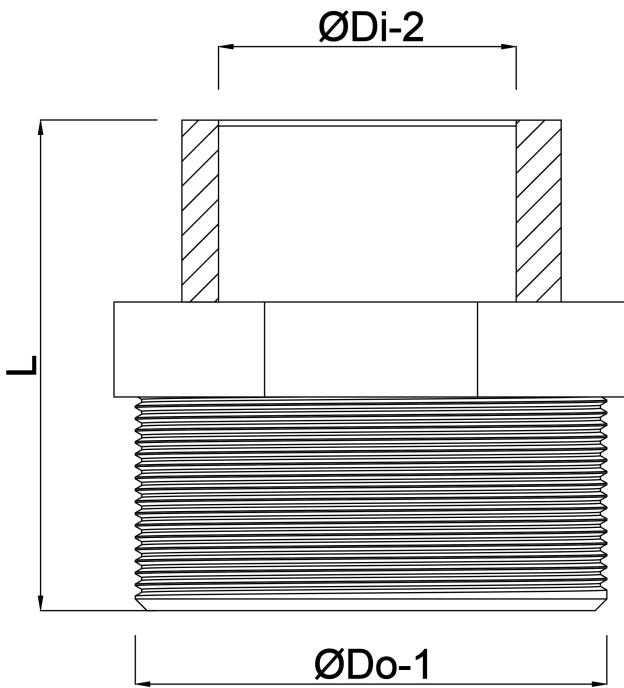

**Profec Reducing nipple PVC-U
1 1/2" x 1/2" male thread x
female thread 10bar grey with
stainless steel ring type
reinforced (0100326)**

TECHNICAL SPECIFICATIONS

Colour	grey
Type	reinforced
Material	PVC-U
Feature	with stainless steel ring
Connection	male thread x female thread
Pressure	10 bar
Size	1 1/2" x 1/2"

DIMENSIONS

K-1	32 mm
L	48 mm
ØDi-2	1/2 "
ØDo-1	1 1/2 "

Last modified date: 22/05/2026

Bosta UK Ltd.
Reflection House
Olding Road
Bury St. Edmunds
Suffolk
IP33 3TA
T +44 (0) 1284 716580
E enquiries@bosta.co.uk
<http://www.bosta.com>