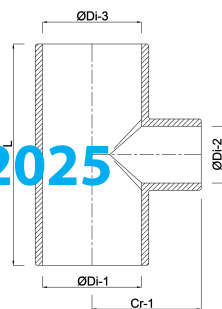

**Profec Reducer T-piece 90°
PVC-U 50 mm x 25 mm x 50 mm
glue socket 16bar grey
(0110296)**

TECHNICAL SPECIFICATIONS

Colour grey

Material PVC-U

Connection glue socket

Size 50 mm x 25 mm x 50 mm

Pressure 16 bar

DIMENSIONS

L 114 mm

ØDi-1 50 mm

ØDi-2 25 mm

ØDi-3 50 mm

Cr-1 45 mm

β 90 °

Last modified date: 01/10/2025