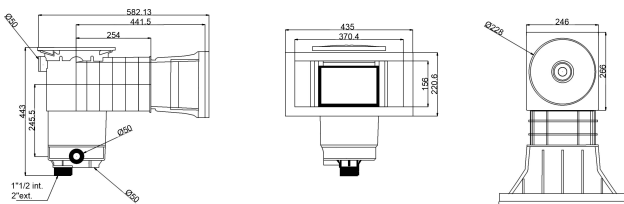

# Weltico Skimmer ABS 1 1/2" x 2" female thread white type A400 Design (7039314)

weltico

# TECHNICAL SPECIFICATIONS

Type	A400 Design
Material	ABS/stainless steel
Suitable for	liner and concrete pools
Connection	female thread
Colour	white
Size	1 1/2" x 2"

## DIMENSIONS

A	565 mm
B	459 mm
E	246 mm
F	319 mm
G	370 mm
H	156 mm

# PRODUCT INFORMATION

Approx. 7 m<sup>3</sup>/h (at a rate of 1.5 m/s) if connected to the 1 1/2" outlet with a Ø50 pipe  
Approx. 10 m<sup>3</sup>/h (at a rate of 1.5 m/s) if connected to the 2" outlet with a Ø63 pipe