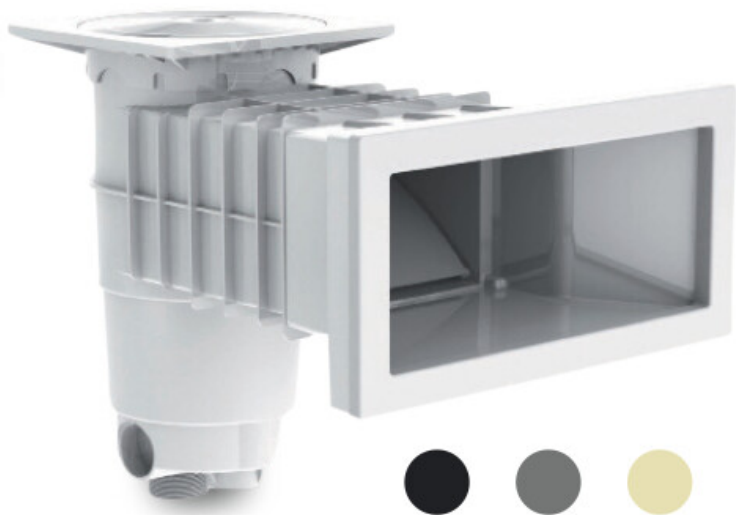

# Weltico Skimmer ABS 1 1/2" x 2" female thread white type A400 Design (7039314)

weltico

# TECHNICAL SPECIFICATIONS

Type	A400 Design
Material	ABS/stainless steel
Suitable for	liner and concrete pools
Connection	female thread
Colour	white
Size	1 1/2" x 2"

## DIMENSIONS

A	565 mm
B	459 mm
E	246 mm
F	319 mm
G	370 mm
H	156 mm