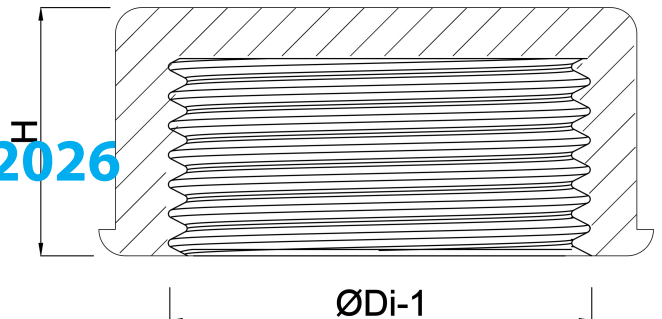

VDL Cap PVC-U 1/2" female thread 10bar grey type plain (7002793)

VL Van de Lande

TECHNICAL SPECIFICATIONS

Colour	grey
Type	plain
Material	PVC-U
Material seal	EPDM
Connection	female thread
Size	1/2"
Pressure	10 bar

DIMENSIONS

F-1	14 mm
H	14 mm
ØDi-1	1/2 "

Last modified date: 14/03/2026

Bosta UK Ltd.
Reflection House
Olding Road

Bury St. Edmunds
Suffolk
IP33 3TA
T +44 (0) 1284 716580
E enquiries@bosta.co.uk
<http://www.bosta.com>