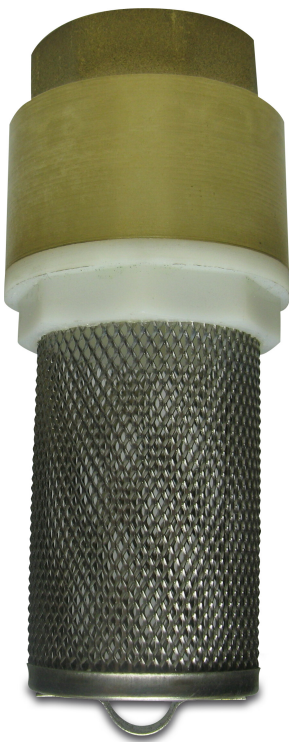

**Profec Foot valve spring  
loaded brass 1" female thread  
10bar DN25 stainless steel 304  
(0404982)**

# TECHNICAL SPECIFICATIONS

Material	brass
Material filter element	stainless steel 304
Material (spring)	stainless steel 304
Material cover	ABS/stainless steel
Material housing	brass
Material seal	NBR
Connection	female thread
Pressure	10 bar
Size	1"
DN	25
Outer ø	45 mm