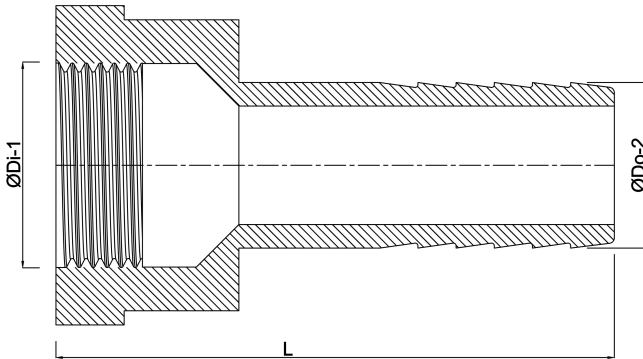

**Profec Hose tail adaptor
hexagonal brass 1 1/2" x 38
mm female thread x hose tail
30bar (0411938)**

TECHNICAL SPECIFICATIONS

Material	brass
Connection	female thread x hose tail
Pressure	30 bar
Max. temp.	120 °C
Size	1 1/2" x 38 mm
Max. temperature	120 °C
Spanner	53

DIMENSIONS

Dq-2	35.5 mm
F-1	14 mm
L	57.3 mm
Lb	58 mm
Lq-2	25 mm
Nq-2	4
P-1	25 mm
ØDi-1	1 1/2 "

ØDi-2 33 mm

ØDo-2 38 mm

Last modified date: 13/03/2026

Bosta UK Ltd.
Reflection House
Olding Road
Bury St. Edmunds
Suffolk
IP33 3TA
T +44 (0) 1284 716580
E enquiries@bosta.co.uk
<http://www.bosta.com>